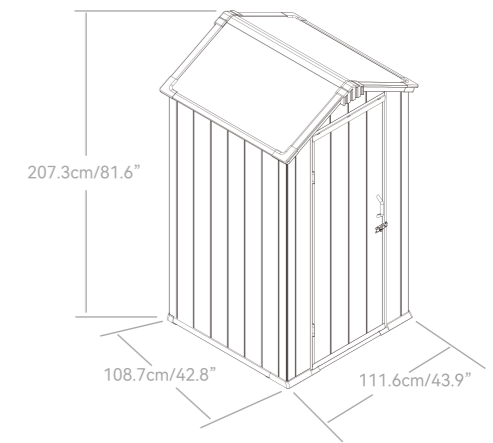

APEX ROOF

RESIN STORAGE SHED 4'X4'

Material	Resin+Metal
Technology	15mm PP Plastic
Air outlet Count	1
Entry Width	64cm/25.2"
Door type	Single Door Color Available
Lockable	Yes
Texture	Wood-look
Weather Resistant	Yes