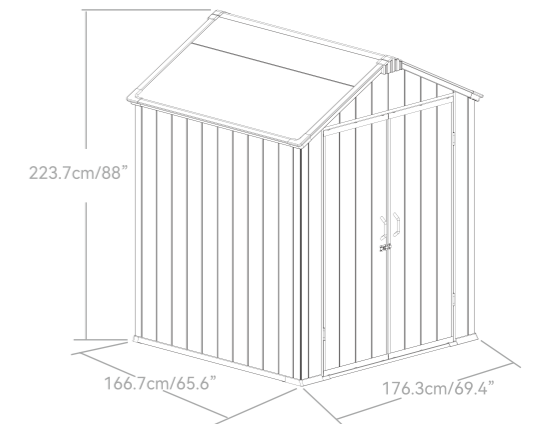

# APEX ROOF RESIN STORAGE SHED 6'X6'

Material	Resin+Metal
Technology	15mm PP Plastic
Window Count	1
Entry Width	128cm/50.4"
Door type	Double Door Color Available
Lockable	Yes
Texture	Wood-look
Weather Resistant	Yes
Air outlet Count	1